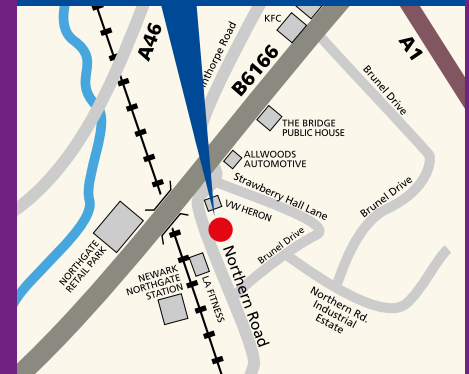

REWARD 2.5%

SLEAFORD

95 Southgate, Sleaford,
Lincolnshire NG34 7RQ

T: (01529) **304 747**

E: sleaford.heavyside@turnbull.co.uk

Open: Mon-Fri 7.30am - 5pm Sat 7.30am -12.30pm

BOSTON

Hamilton Way, Off Nelson Way, Boston,
Lincolnshire PE21 8TT

T: (01205) **369 999**

E: boston.heavyside@turnbull.co.uk

Open: Mon-Fri 7.30am - 5pm Sat 7.30am -12.30pm

NEWARK

Northern Road, Newark,
Nottinghamshire NG24 2EU

T: (01636) **703 702**

E: newark.heavyside@turnbull.co.uk

Open: Mon-Fri 7.30am - 5pm Sat 7.30am -12.30pm

BRIGG

Island Carr Road, Brigg,
North Lincolnshire DN20 8PD

T: (01652) **650 652**

E: brigg.heavyside@turnbull.co.uk

Open: Mon-Fri 7.30am - 5pm Sat 7.30am -12.30pm