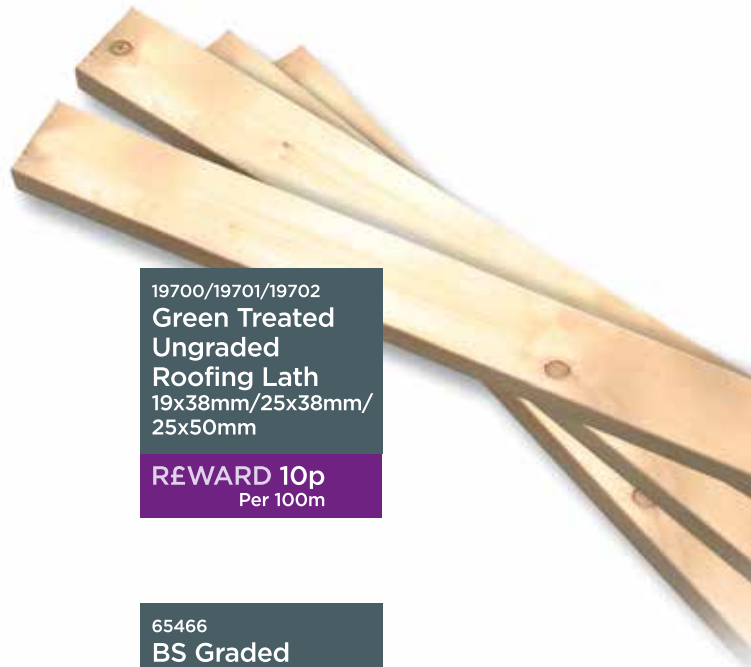

65466
**BS Graded
Treated Roofing
Lath BS5534
(Blue/Tellow)**
25x50mm
RĒWARD 10p
Per 100m

19700/19701/19702
**Green Treated
Ungraded
Roofing Lath**
19x38mm/25x38mm/
25x50mm
RĒWARD 10p
Per 100m