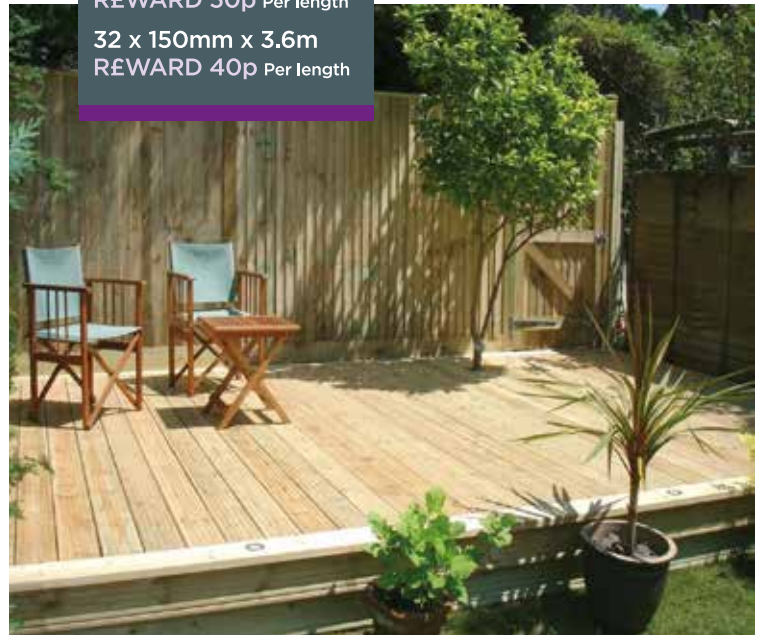

PROFILE
MAY
DIFFER

114692/114694

**Green Treated
Redwood Decking**

32 x 150mm x 4.8m

REWARD 50p Per Length

32 x 150mm x 3.6m

REWARD 40p Per Length