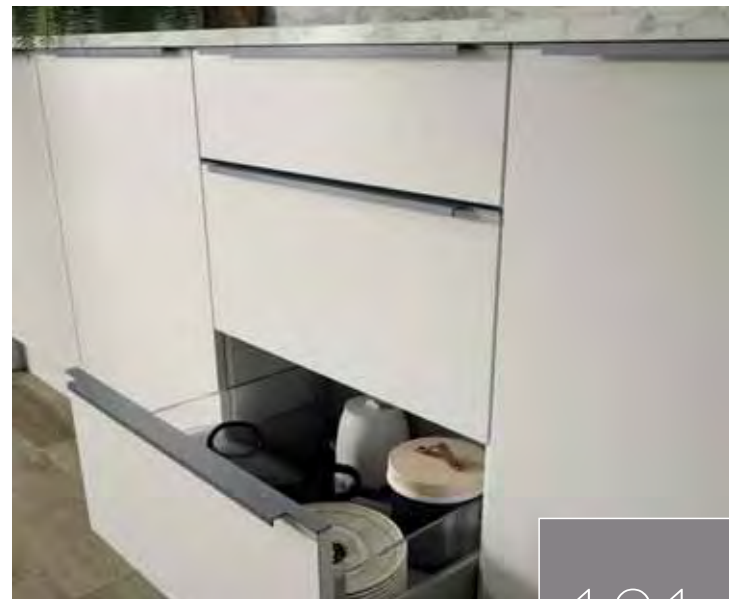

inline aluminium trim