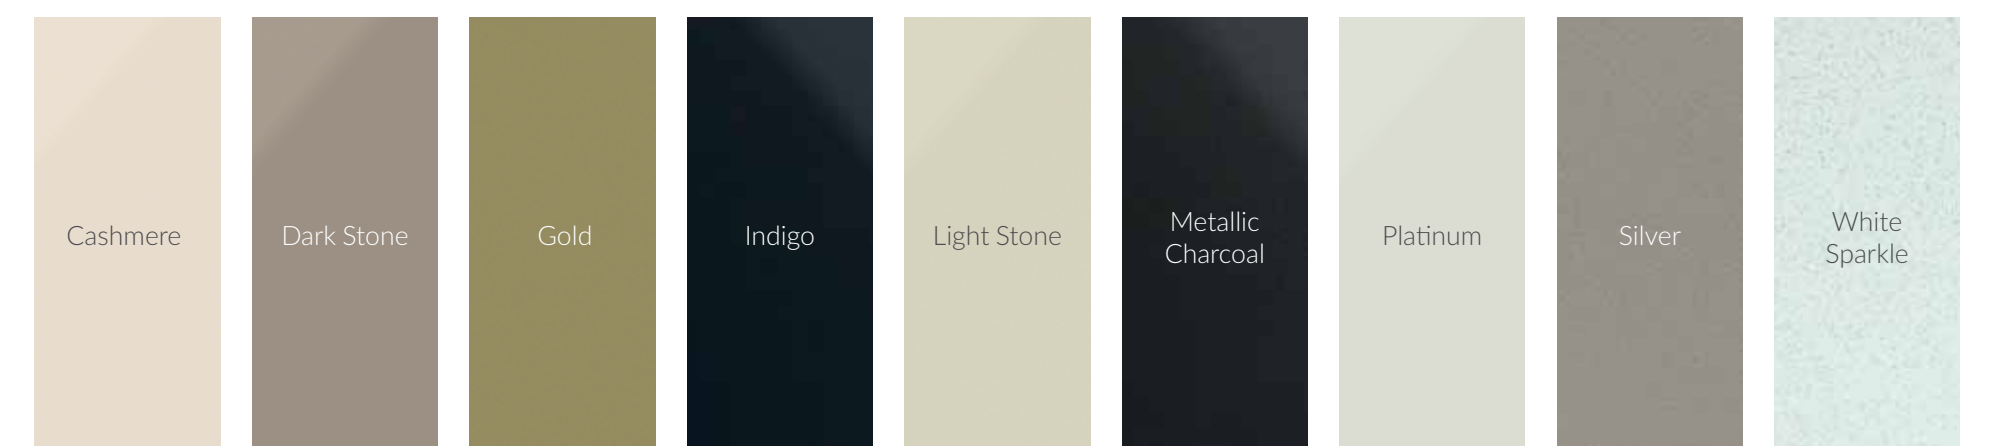

GLASS SPLASHBACKS

Glass is such a wonderfully versatile material. Our glass splashbacks and upstands are a great alternative to tiles, but their appeal goes far beyond the practical: they also make a centrepiece for the entire kitchen.