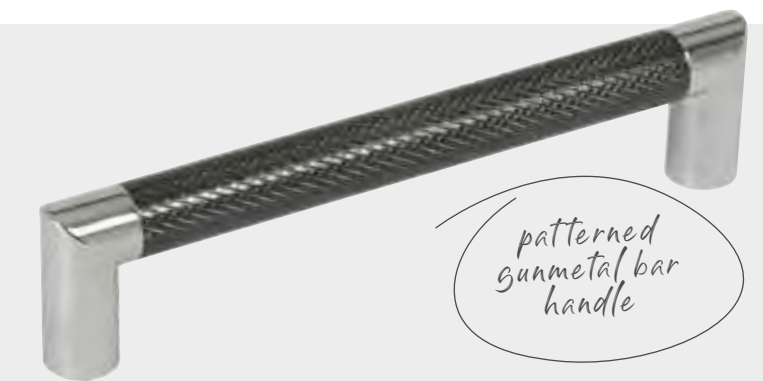

Parol Rose Gold D Handle
HPK869

Santio Matt Black D Handle
HPK870

Santio Rose Gold D Handle
HPK871