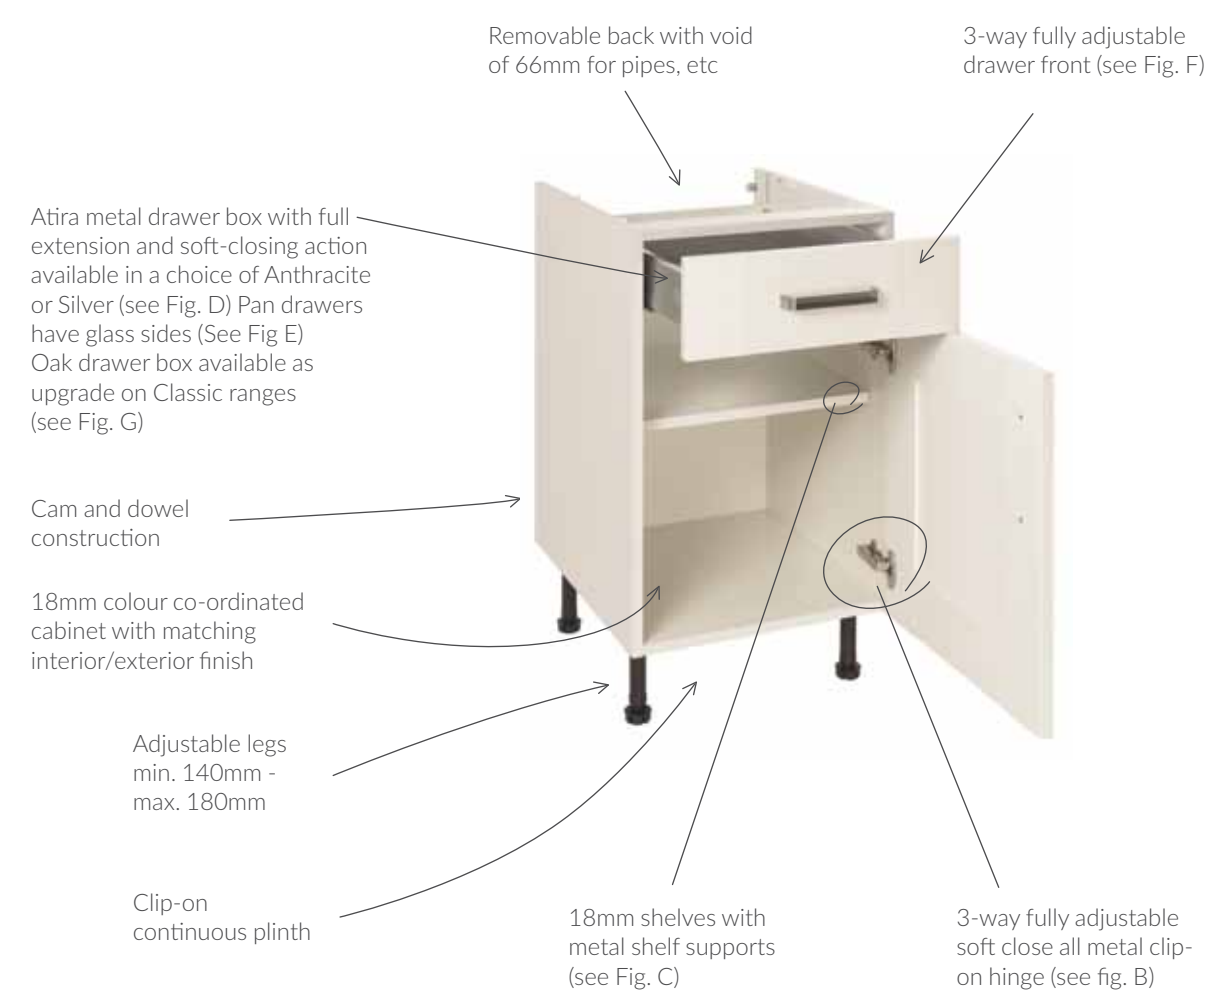

STANDARD BASE CABINET SPECIFICATION