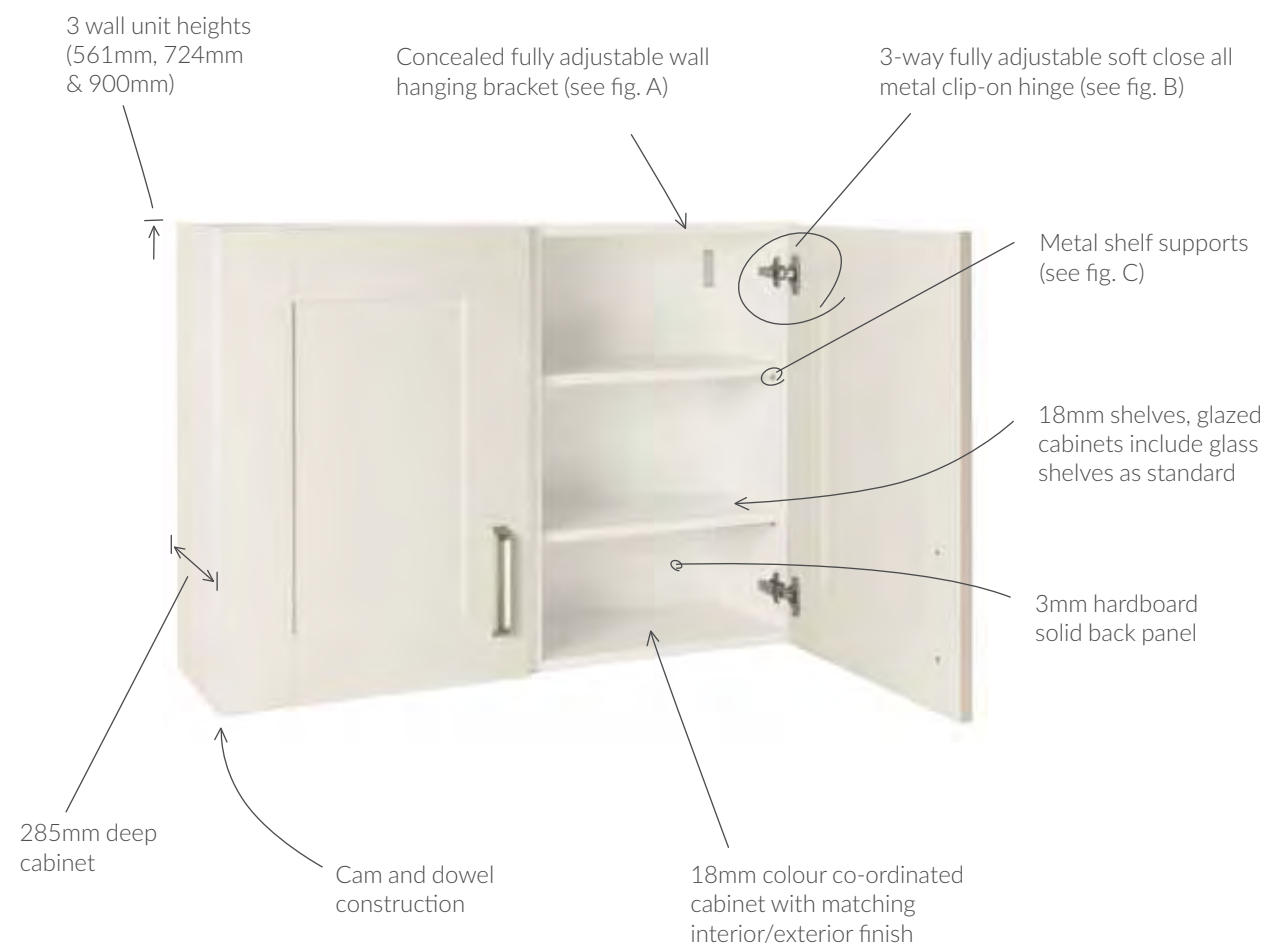

STANDARD WALL CABINET SPECIFICATION