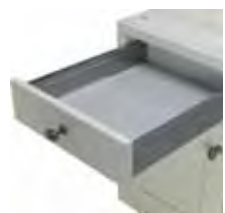

PREMIUM WALL CABINET SPECIFICATION

Our Premium Cabinet includes a number of features including;

Additional grey linen cabinet colour

Deeper wall cabinets (330mm to suite dinner plates)

PVC protected front edges to the cabinet

A choice of PVC edging colours

Co-ordinated edging colours on centre uprights in double cabinets

Reduced drill holes inside cabinets

Solid back panels

IN-FRAME CABINET

A few features of an In-Frame New England cabinet vary as detailed below:

2 wall unit heights (724mm and 900mm only)

A special width drawer box to allow for the frame (see Fig. I)

A special designed 3-way fully adjustable soft close clip on hinge (see Fig. H)

Fig. I

Atira metal drawer box with full extension and soft-closing action, available in a choice of Anthracite or Silver (see Fig. D) Pan drawers have glass sides * (See Fig E *Oak drawer box available as upgrade on Classic ranges (see Fig. G)

Cam and dowel construction

18mm colour co-ordinated cabinet with matching interior/exterior finish. Available with a choice of Cashmere, Graphite, Light Grey & Mid Grey cabinet edging as an optional cabinet edging choice

Adjustable legs min. 140mm - max. 180mm

Clip-on continuous plinth

Removable 15mm solid back with void of 66mm for pipes, etc

3-way fully adjustable drawer front (see Fig. F)

18mm shelves with metal shelf supports (see Fig. C)

3-way fully adjustable soft close all metal clip-on hinge (see fig. B)

CABINET COLOUR OPTIONS

blonde oak

grey linen

white

REPLACEMENT CABINET ENDS

A selection of our ranges are available with frontal matched replacement cabinet ends. This provides a variety of cabinet options allowing you to create a fully co-ordinated kitchen. Please speak with your designer for further information.

PREMIUM BASE CABINET SPECIFICATION