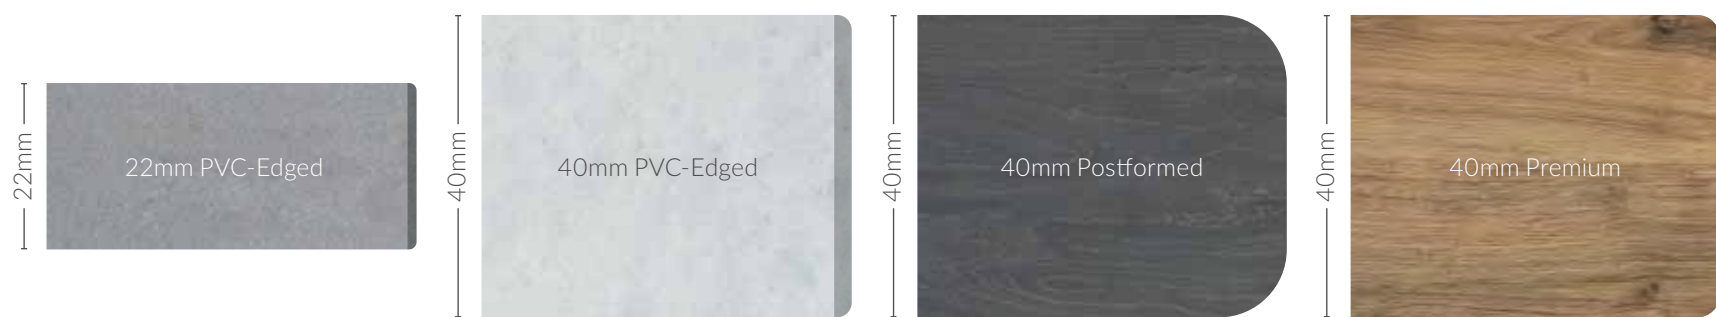

LAMINATE WORKTOP PROFILE OPTIONS

22MM PVC-EDGED LAMINATE WORKTOPS
These stunning 22mm worktops feature subtle textured surfaces and are the cutting edge of laminate worktop design.