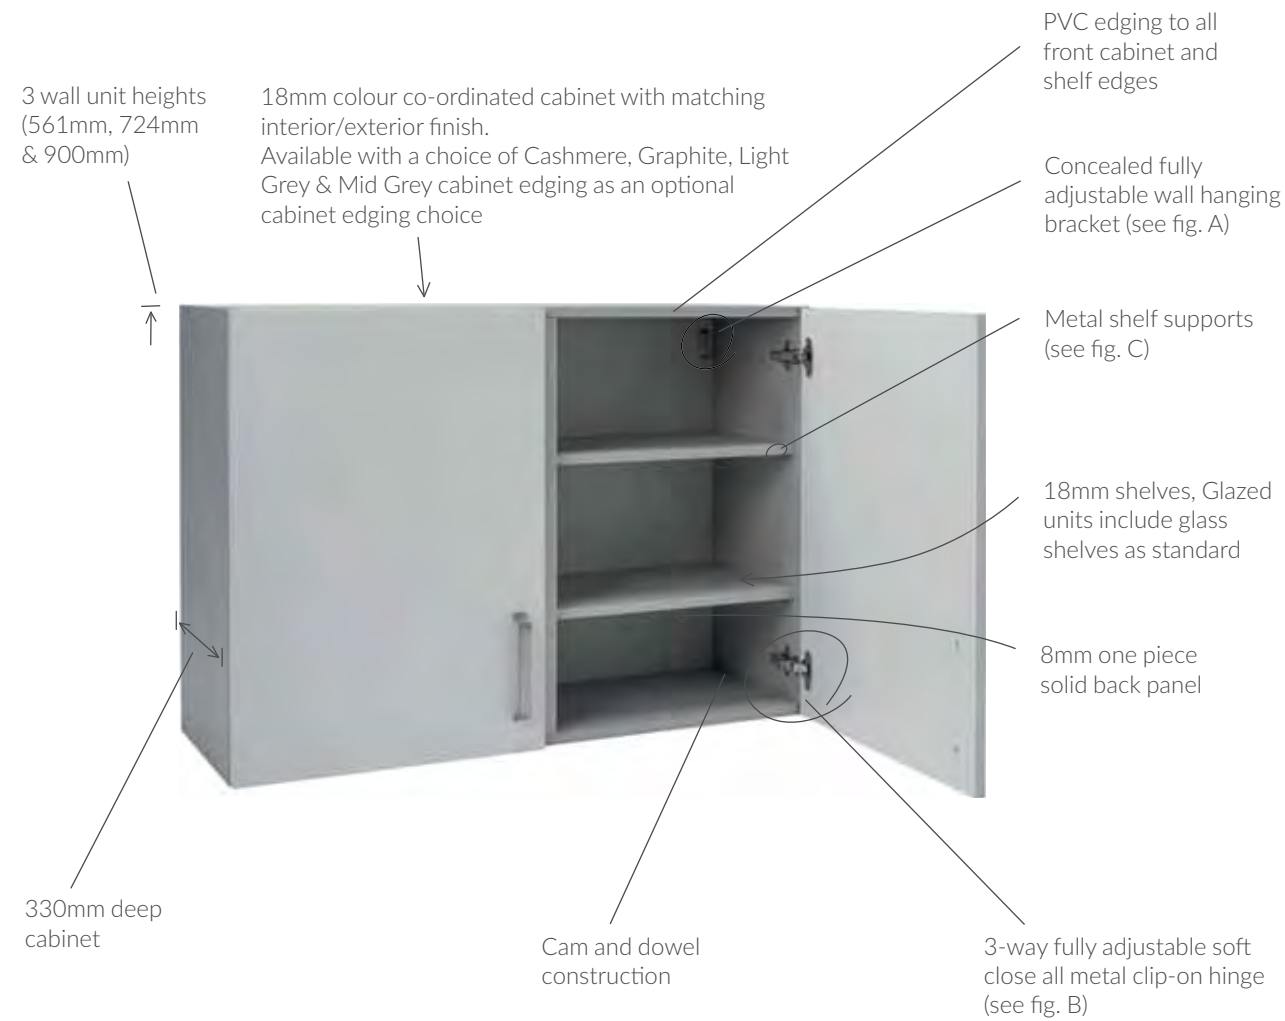

PREMIUM WALL CABINET SPECIFICATION

Our Premium Cabinet includes a number of features including;

Additional grey linen cabinet colour

Deeper wall cabinets (330mm to suite dinner plates)

PVC protected front edges to the cabinet

A choice of PVC edging colours

Co-ordinated edging colours on centre uprights in double cabinets

Reduced drill holes inside cabinets

Solid back panels

IN-FRAME CABINET

A few features of an In-Frame New England cabinet vary as detailed below:

2 wall unit heights (724mm and 900mm only)

A special width drawer box to allow for the frame (see Fig. I)

A special designed 3-way fully adjustable soft close clip on hinge (see Fig. H)

Atira metal drawer box with full extension and soft-closing action, available in a choice of Anthracite or Silver (see Fig. D) Pan drawers have glass sides * (See Fig E *Oak drawer box available as upgrade on Classic ranges (see Fig. G)

Cam and dowel construction

18mm colour co-ordinated cabinet with matching interior/exterior finish. Available with a choice of Cashmere, Graphite, Light Grey & Mid Grey cabinet edging as an optional cabinet edging choice

Adjustable legs min. 140mm - max. 180mm

Clip-on continuous plinth

Removable 15mm solid back with void of 66mm for pipes, etc

3-way fully adjustable drawer front (see Fig. F)

18mm shelves with metal shelf supports (see Fig. C)

3-way fully adjustable soft close all metal clip-on hinge (see fig. B)