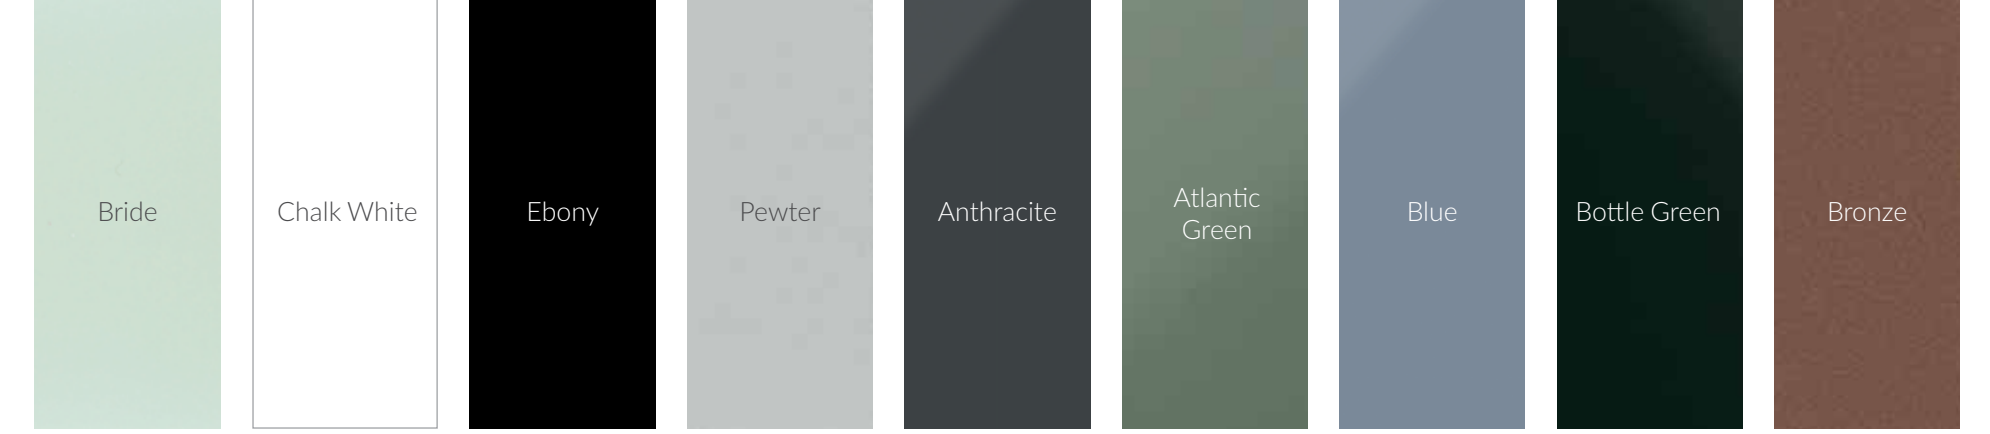

106

34MM EARTHSTONE WORKTOPS
Earthstone is a great affordable alternative to solid surface worktops such as quartz or granite. Available in 5 colours, Earthstone has been designed to give a smooth surface appearance while being easy to clean and maintain.

Earthstone worktops feature a 6mm solid surface on a chipboard core and are finished with a discrete 45° chamfer to the top and base. They are available with matching worktop hob splashbacks and upstands to complete the look.

standard collection → glass collection

GLASS SPLASHBACKS

Glass is such a wonderfully versatile material. Our glass splashbacks and upstands are a great alternative to tiles, but their appeal goes far beyond the practical: they also make a centrepiece for the entire kitchen.